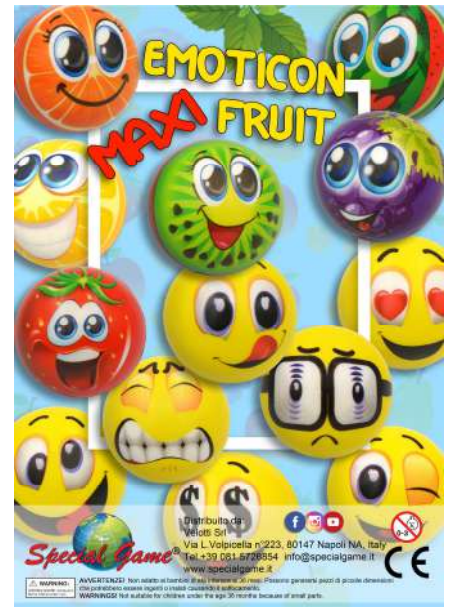

Paw Patrol infl. ø 90/100 conf. da pz 100

Emoticon Fruit ø 95 conf. da pz 100