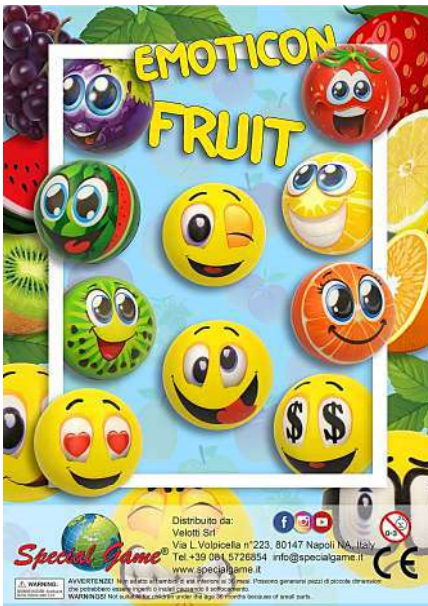

street food boxes of 400 pieces

crazy dog boxes of 400 pieces

baby squishy boxes of 400 pieces

cuty peach boxes of 400 pieces

monster squishy boxes of 400 pieces

eyes squeezy boxes of 400 pieces

mesh balls boxes of 400 pieces

puffies boxes of 400 pieces

funky mals stretchy boxes of 400 pieces

planet squish ball boxes of 400 pieces

hand sticky boxes of 400 pieces

caterpillar keychain boxes of 400 pieces

rainbow magic boxes of 400 pieces

soft sport ball boxes of 600 pieces

golden ball boxes of 600 pieces

emoticon fruit boxes of 600 pieces

hot wheels balls boxes of 300 pieces

baby shark balls boxes of 300 pieces

paw patrol balls boxes of 300 pieces