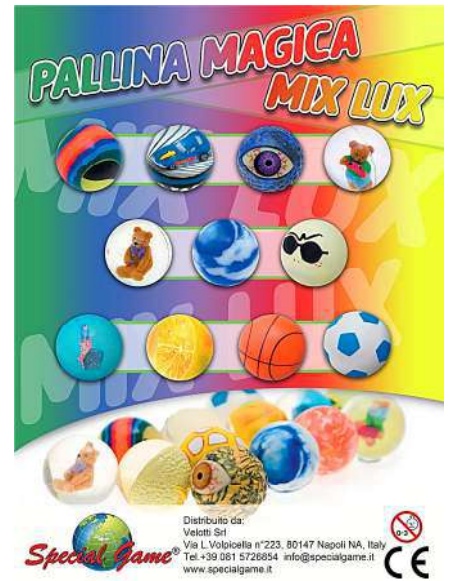

mix 32 EMOTICO boxes of 1000 pieces

mix 32 X boxes of 1000 pieces

mix 32 TRIDIMENSIONALE boxes of 1000 pieces

mix 32 B LUX boxes of 1000 pieces

mix 45 A boxes of 400 pieces

mix 45 X boxes of 400 pieces

mix 45 B LUX boxes of 400 pieces