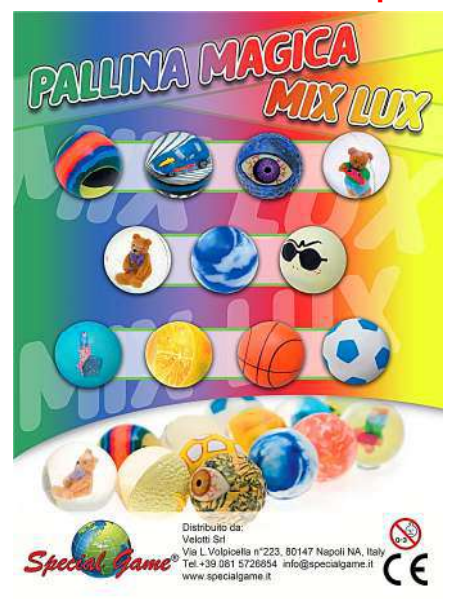

mix 32 EMOTICO boxes of 1000 pieces

mix 32 B LUX boxes of 1000 pieces