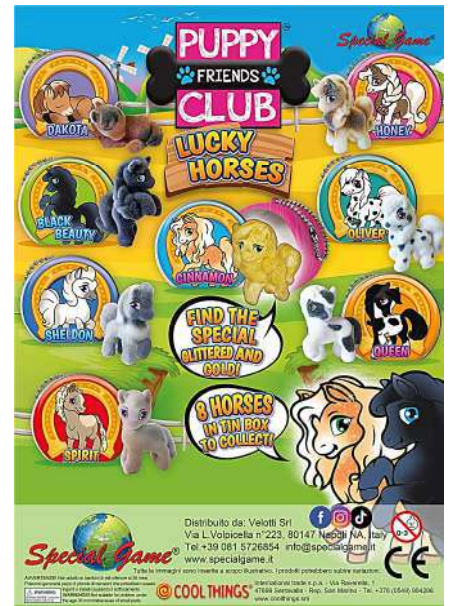

jungle snake boxes of 600 pieces

puppy club horses boxes of 600 pieces