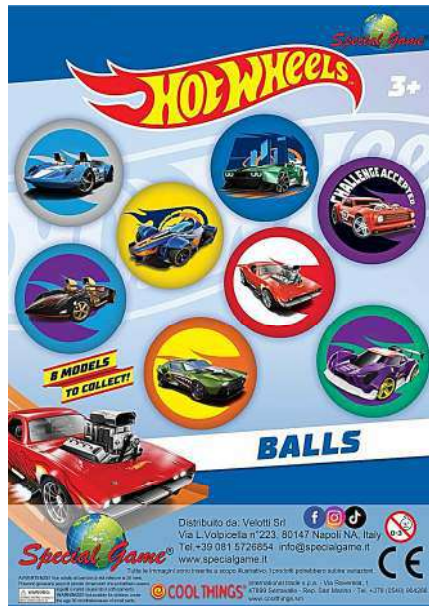

street food boxes of 400 pieces

crazy dog boxes of 400 pieces

baby squishy boxes of 400 pieces

cuty peach boxes of 400 pieces

monster squishy boxes of 400 pieces

eyes squeezy boxes of 400 pieces

mesh balls boxes of 400 pieces

puffies boxes of 400 pieces

funky mals stretchy boxes of 400 pieces

planet squish ball boxes of 400 pieces

hand sticky boxes of 400 pieces

caterpillar keychain boxes of 400 pieces

rainbow magic boxes of 400 pieces

soft sport ball boxes of 600 pieces

golden ball boxes of 600 pieces

emoticon fruit boxes of 600 pieces

hot wheels balls boxes of 300 pieces

baby shark balls boxes of 300 pieces

paw patrol balls boxes of 300 pieces