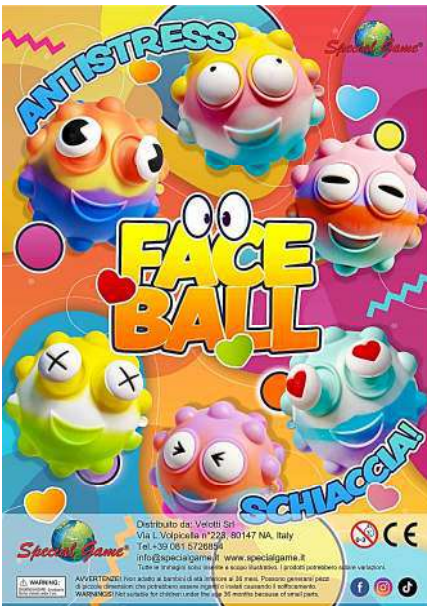

face ball boxes of 100 pieces