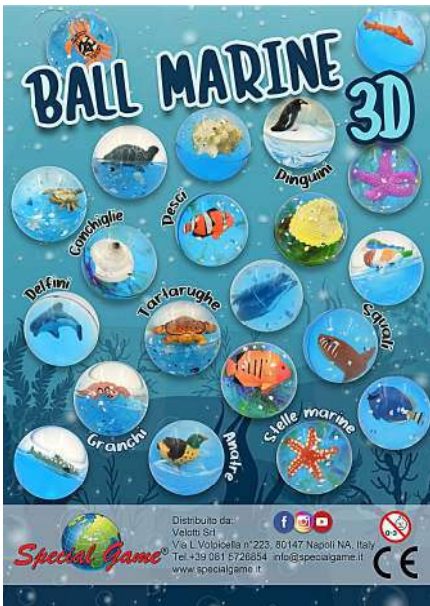

mix 45 A boxes of 400 pieces

mix 45 3D boxes of 400 pieces