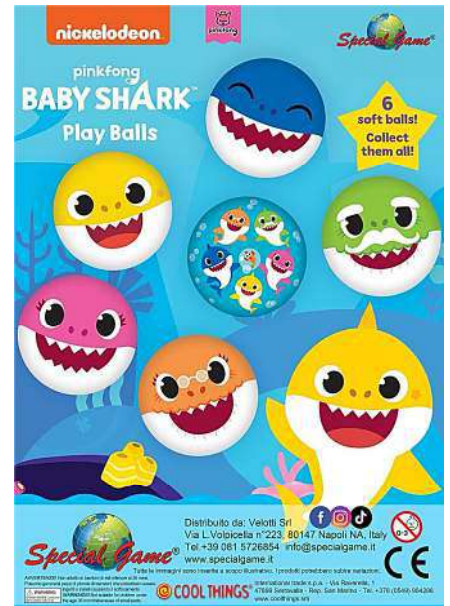

puffies boxes of 400 pieces

funky mals stretchy boxes of 400 pieces

planet squish ball boxes of 400 pieces

hand sticky boxes of 400 pieces

caterpillar keychain boxes of 400 pieces

rainbow magic boxes of 400 pieces

soft sport ball boxes of 600 pieces

golden ball boxes of 600 pieces

emoticon fruit boxes of 600 pieces

hot wheels balls boxes of 300 pieces

baby shark balls boxes of 300 pieces

paw patrol balls boxes of 300 pieces

play time Ø 49 boxes of 600 pieces

e-watch boxes of 150 pieces

care bears keychain teddy boxes of 400 pieces

crazy bear boxes of 400 pieces

macaron lip balm boxes of 300 pieces

foodies squishy boxes of 300 pieces