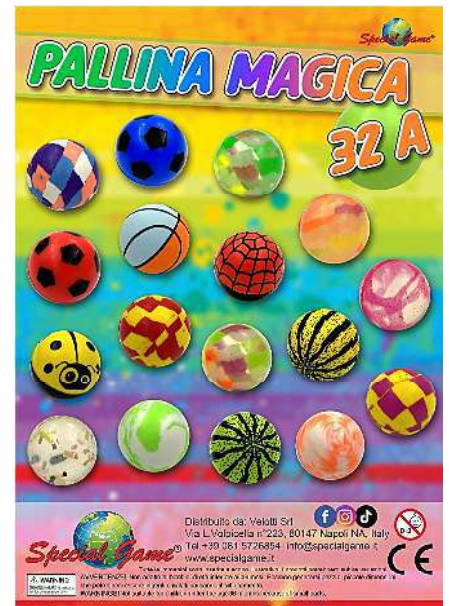

mix 32 A boxes of 1000 pieces