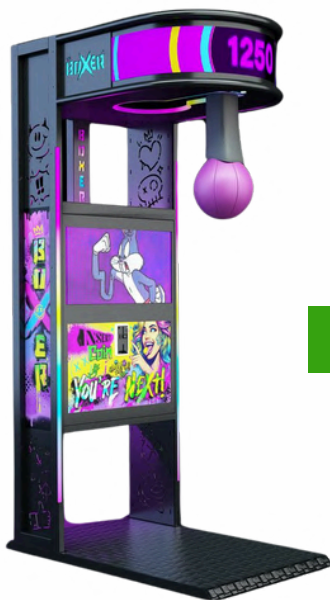

## COMBO BOXER

L 84  
W 137  
H 224  
CM

COMBO  
PRIZE

BOXER

WHEEL  
BOXER

L 73  
W 137  
H 224  
CM

L 73  
W 137  
H 220  
CM

BOXER